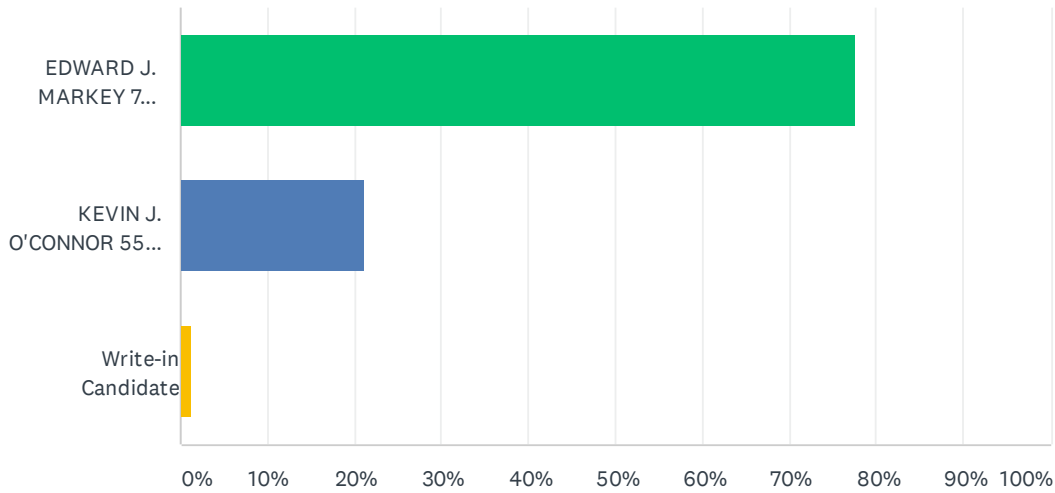

## Q2 Senator in Congress (Vote for not more than one)

Answered: 823 Skipped: 20

ANSWER CHOICES	RESPONSES	
EDWARD J. MARKEY 7 Townsend St., MaldenCandidate for Re-election (DEMOCRATIC)	77.52%	638
KEVIN J. O'CONNOR 55 Glen St., Dover(REPUBLICAN)	21.14%	174
Write-in Candidate	1.34%	11
<b>TOTAL</b>		<b>823</b>

#	WRITE-IN CANDIDATE	DATE
1	Tim O'Keefe	11/2/2020 9:34 AM
2	Vermin Supreme	11/2/2020 9:02 AM
3	Vermin Supreme	11/2/2020 9:01 AM
4	brrrr	10/30/2020 1:05 PM
5	Obama	10/30/2020 12:55 PM
6	joseph jordan	10/30/2020 12:51 PM
7	Kim k	10/30/2020 12:32 PM
8	Dr. Shiva Ayyadurai	10/30/2020 12:25 PM
9	Bill Weld	10/30/2020 8:13 AM
10	Kevin J. O'connor	10/30/2020 8:02 AM
11	Dave Casey	10/30/2020 7:42 AM